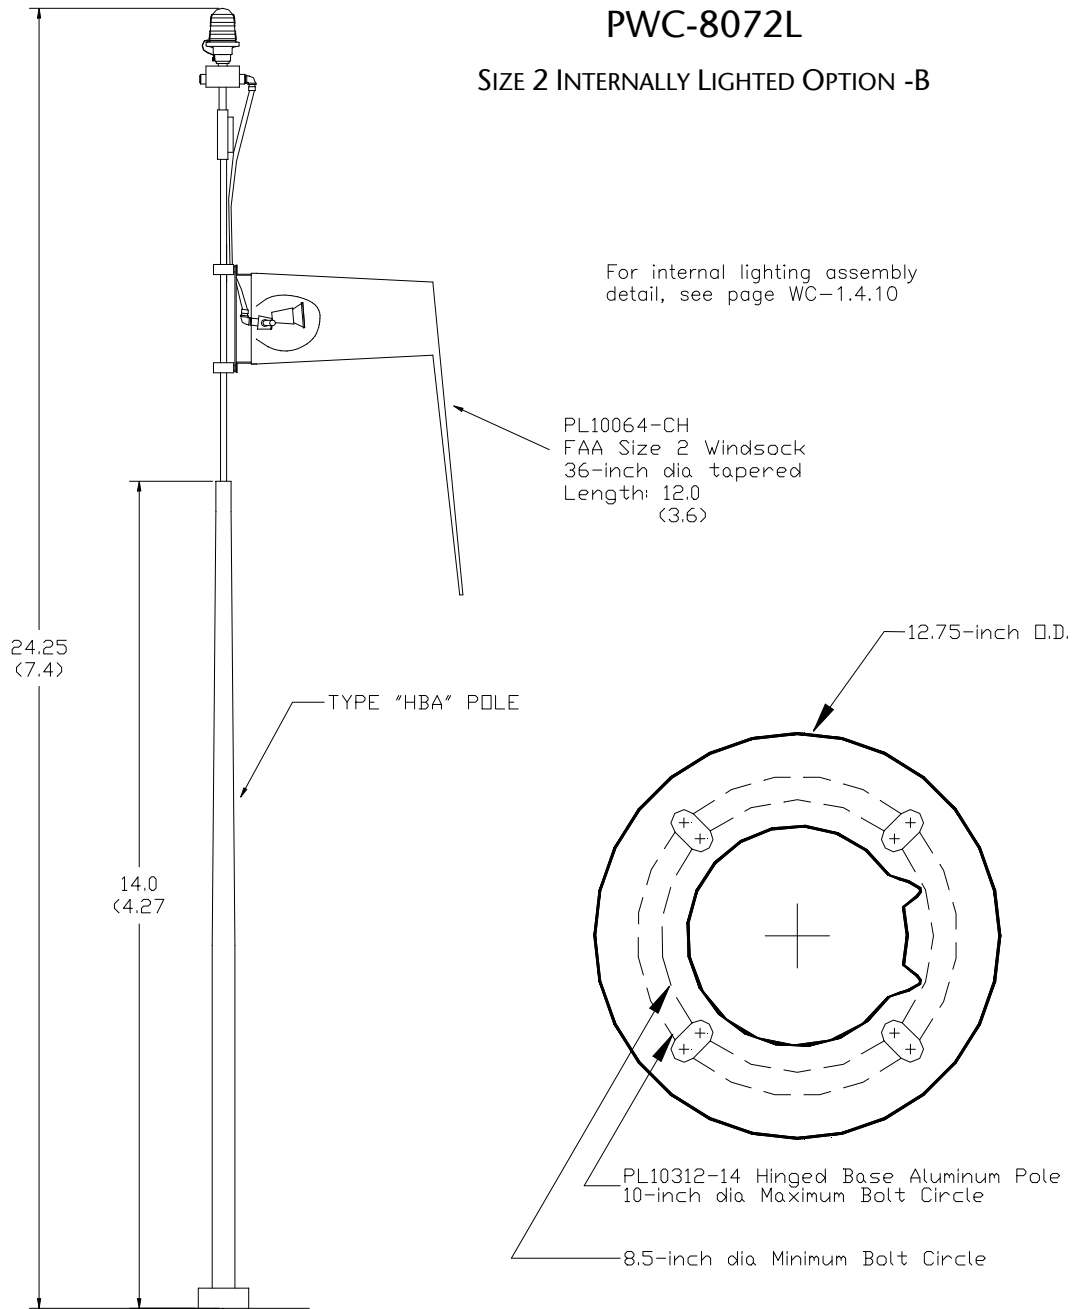

**PWC-8072L  
SIZE 2 INTERNALLY LIGHTED OPTION -B**

For internal lighting assembly detail, see page WC-1.4.10

PL10064-CH  
FAA Size 2 Windsock  
36-inch dia tapered  
Length: 12.0  
(3.6)

TYPE "HBA" POLE

12.75-inch O.D.

24.25  
(7.4)

14.0  
(4.27)

PL10312-14 Hinged Base Aluminum Pole  
10-inch dia Maximum Bolt Circle

8.5-inch dia Minimum Bolt Circle

Dimensions: feet  
(meters)