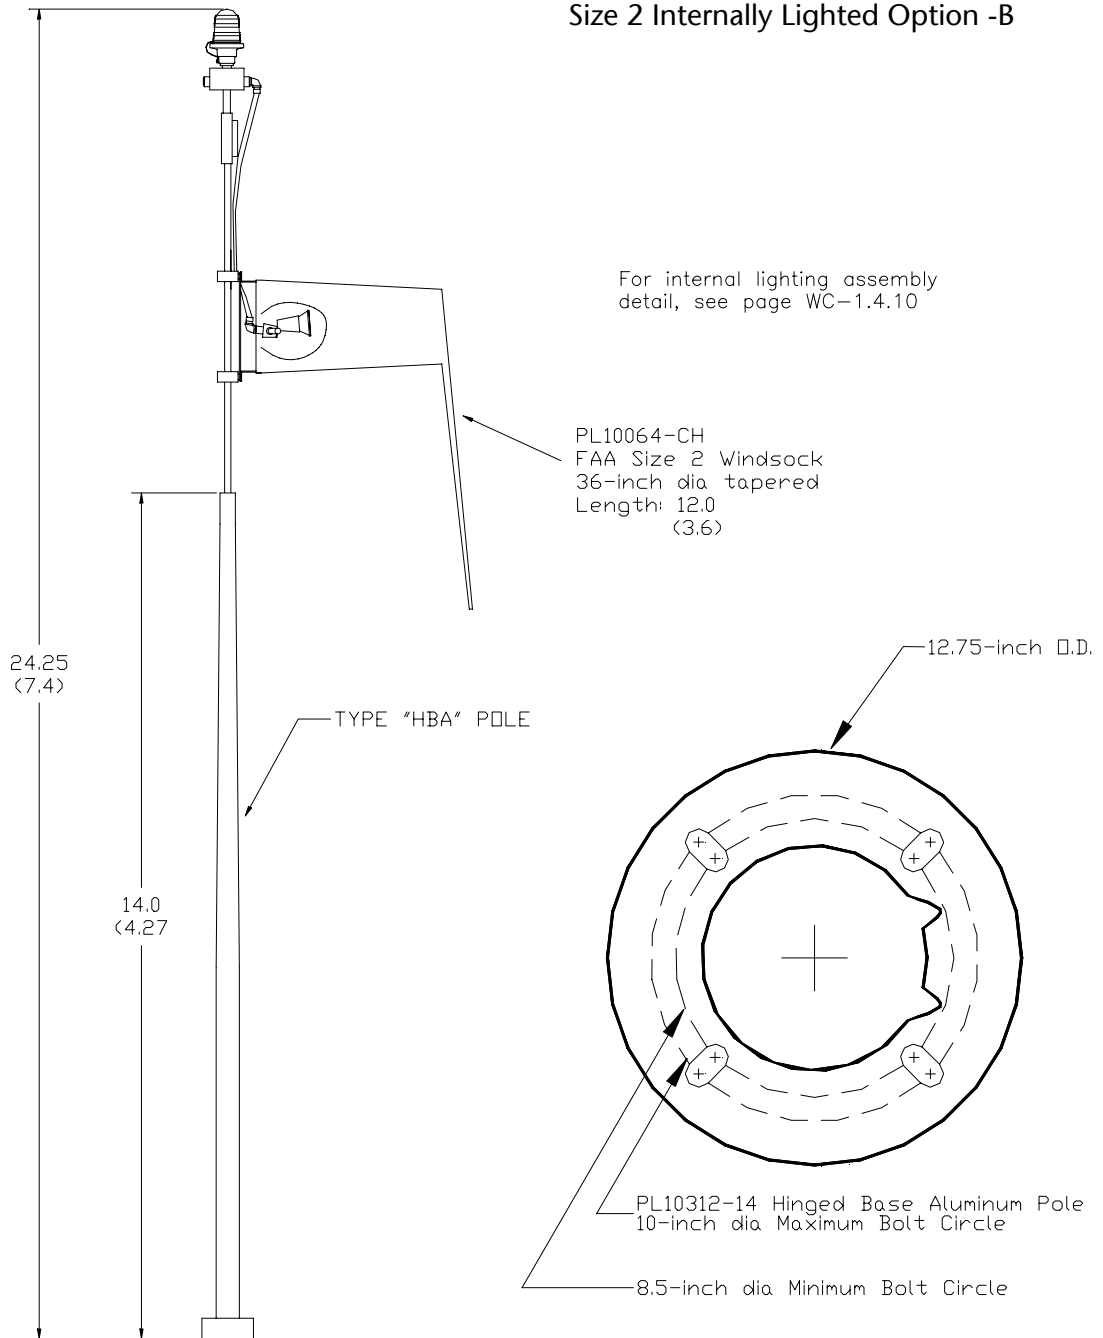

PWC-8072L

Size 2 Internally Lighted Option -B

Dimensions: feet
(meters)