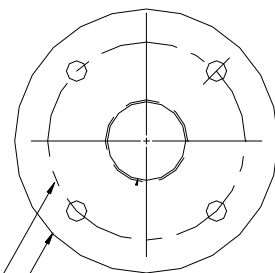

PWC-8061L

SIZE 1 EXTERNALLY LIGHTED

Dimensions: feet
(meters)

LIGHTING ASSEMBLY
4 FLOODLIGHTS

OPTION: -FF
FLOOR FLANGE

PL10412 Floor Flange
8-inch outside diameter
6-inch diameter bolt circle
Four (4) holes 0.56-inch dia.
Use 0.5-inch anchor bolts