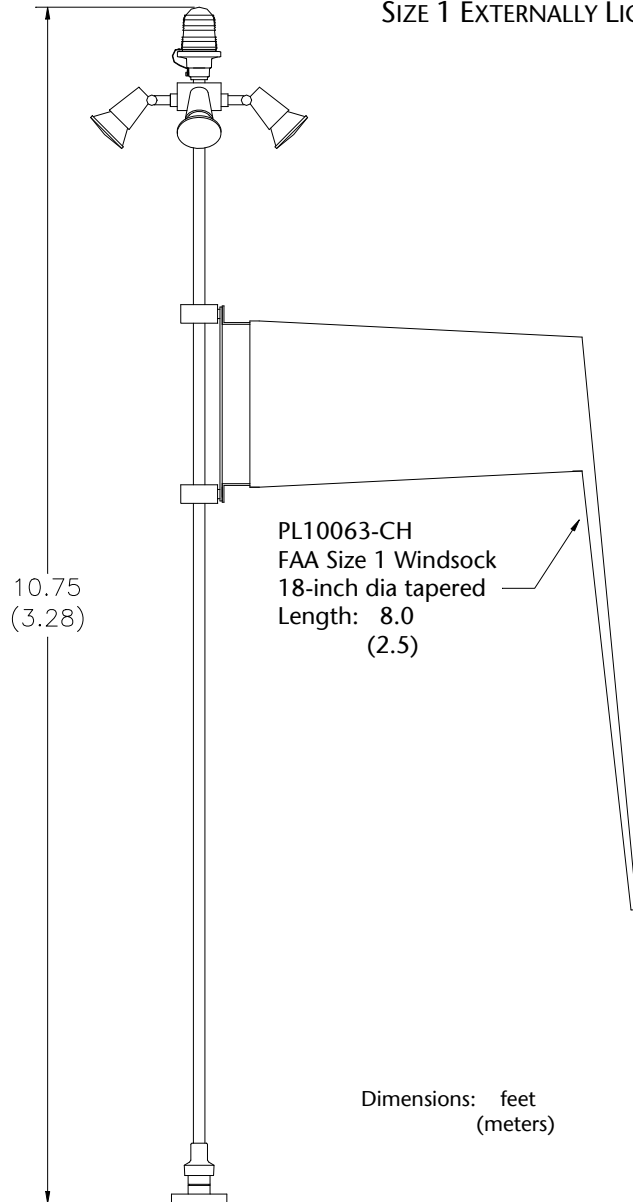

PWC-8061L

SIZE 1 EXTERNALLY LIGHTED

Dimensions: feet
(meters)

LIGHTING ASSEMBLY
4 FLOODLIGHTS

OPTION: -FF
FLOOR FLANGE

PL10412 Floor Flange
8-inch outside diameter
6-inch diameter bolt circle
Four (4) holes 0.56-inch dia.
Use 0.5-inch anchor bolts