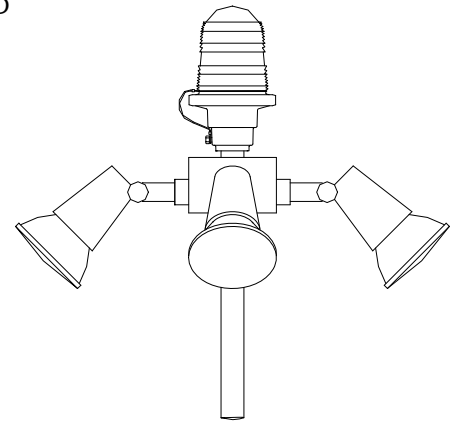

PWC-8061L

SIZE 1 EXTERNALLY LIGHTED

Dimensions: feet
(meters)

LIGHTING ASSEMBLY
4 FLOODLIGHTS

OPTION: -FF
FLOOR FLANGE

PL10412 Floor Flange
8-inch outside diameter
6-inch diameter bolt circle
Four (4) holes 0.56-inch dia.
Use 0.5-inch anchor bolts